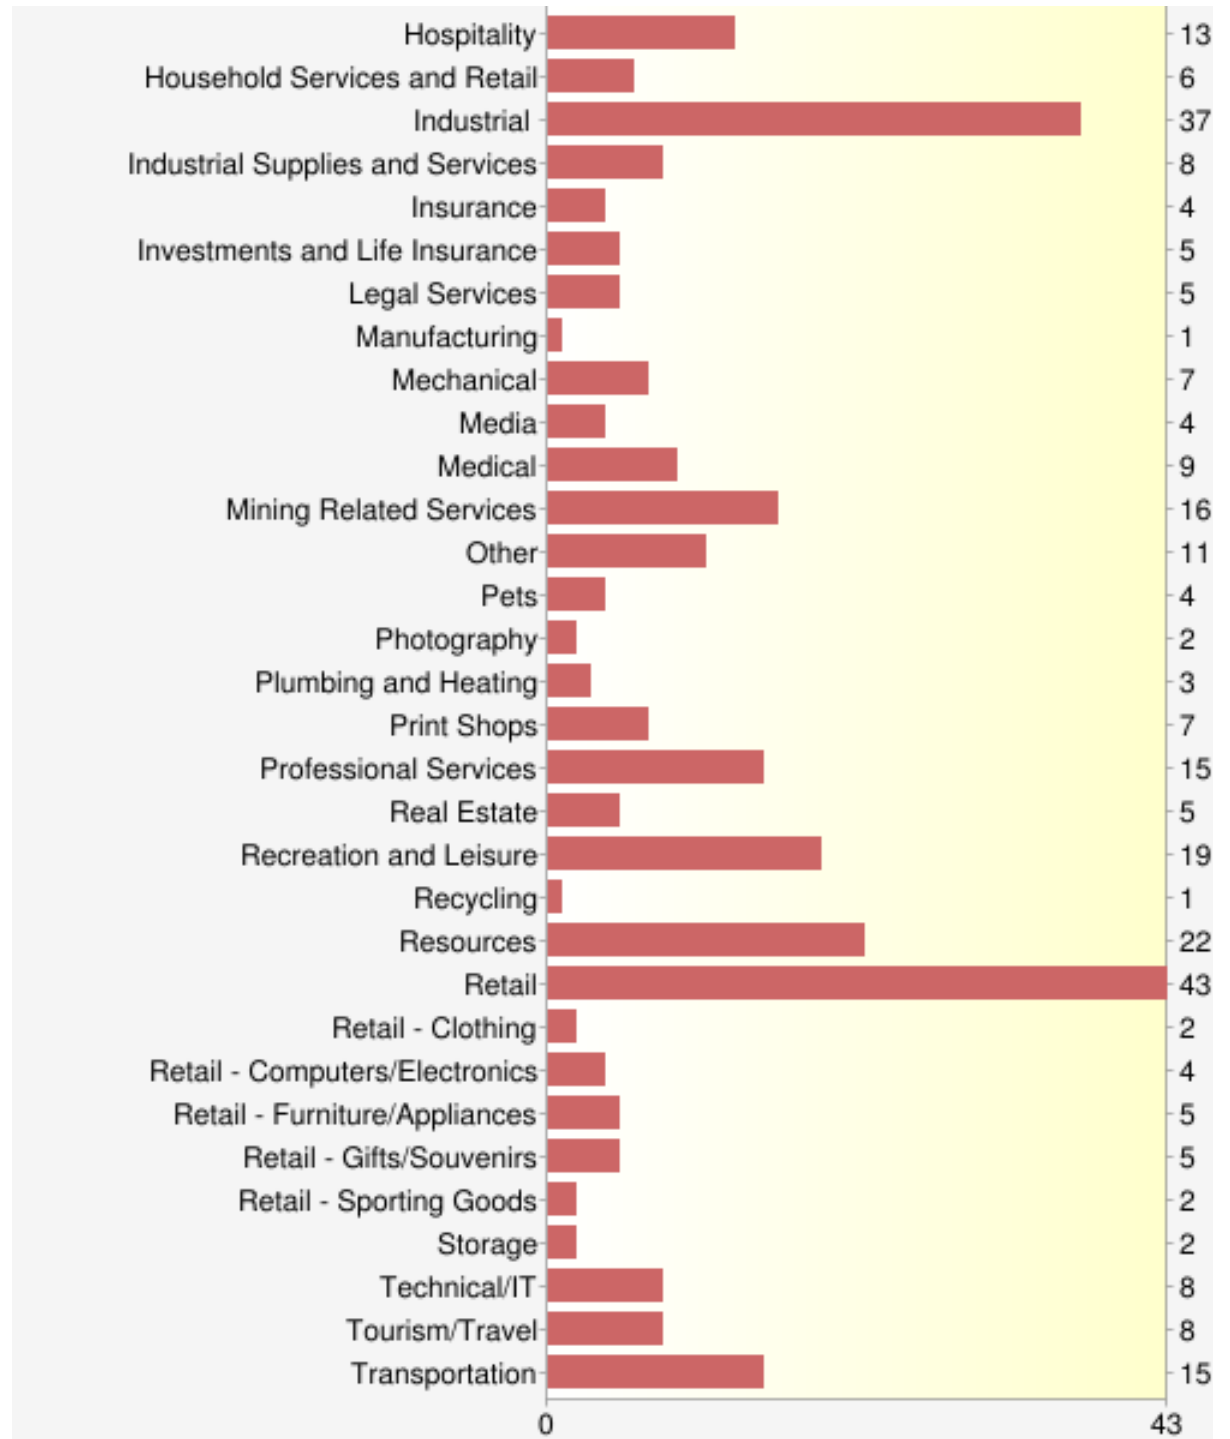

**287 members strong
and growing**

**The voice of business since
1927**

**Our resolution being passed
into policy at the
BC Chamber AGM in May 2018.**

Michelle Taylor, Executive Director

250-635-2063

executivedirector@terracechamber.com